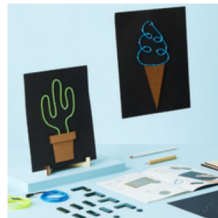

Cost: 2 Points

One day admission for two.

Physical tickets delivered via mail.

KiwiCo

Light-Up Wire Art Kit

Cost: 2 Points

Create your own light-up wire art.

Great for Juniors and above!