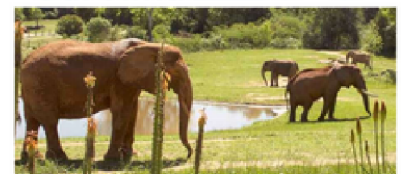

NC Zoo - Asheboro, NC

Cost: 2 Points

One day admission for two.

Physical tickets delivered via mail.